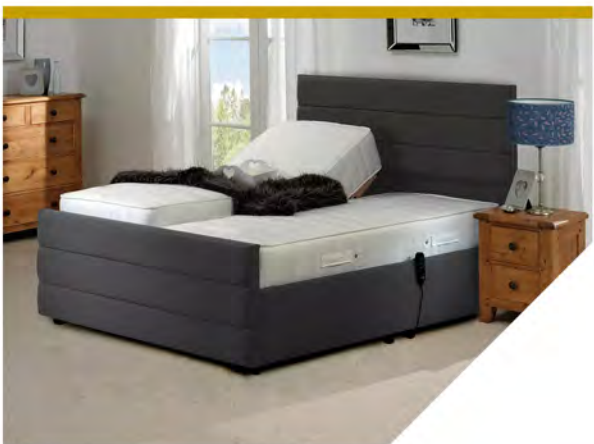

INTRODUCING
OPRINGTON BASE

**COMFORT
 LUXURY
 SUPPORT**

From the
 Industry Leaders
 in Adjustable
 Bed Technology

Elevate your sleep experience with this modern adjustable bed, designed for both style and functionality. The sleek, minimalist upholstered headboard and frame add a contemporary touch to any bedroom decor. With an adjustable mattress, you can effortlessly raise or lower the head and foot sections for personalised comfort, ideal for reading, watching TV or improving sleep posture. This bed is available in a range of sizes and colours allowing you to create the perfect look and feel for your space. A quality MiBed® mattress offers superior comfort while the sturdy MiBed® base ensures long-lasting durability.

AVAILABLE IN A RANGE OF
STUNNING FABRICS

* This item can be custom-made using fabrics of your choice.

SPECIAL FEATURES

- **Adjustable Mattress:** Independently control the head and foot sections for customised comfort, perfect for various sleeping or relaxation positions.
- **Contemporary Upholstered Design:** Clean lines and a modern look, with a soft fabric available in multiple colours to suit your bedroom style.
- **Multiple Sizes:** Choose from Single, Double, King, or Super King sizes to fit your space and personal preference.
- **Ergonomic Design:** Designed for optimal support and pressure relief, helping to improve sleep quality.
- **Motorised Adjustment System:** Quiet and efficient motorised system allows easy adjustments at the touch of a button.
- **Durable Construction:** High-quality materials ensure long-lasting use, with a sturdy base providing solid support for years to come.
- **Space-Saving Design:** Compact and sleek, this bed fits seamlessly into modern and minimalistic spaces.
- **Customizable Options:** Available in different colours and fabrics, allowing you to match your bedroom's interior effortlessly.