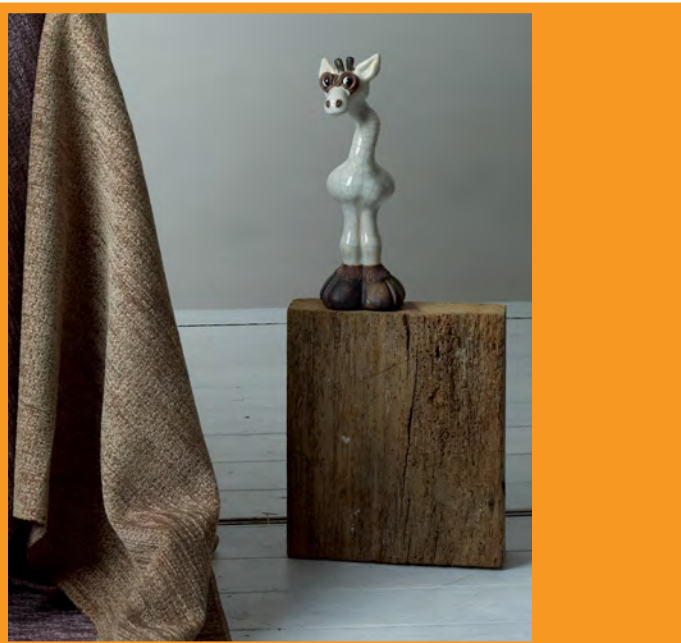

The

Banwell

Tilt-in-Space Dual-motor

Made
in the UK

Banwell

Waterfall Back

Choose our furniture with confidence -
All riser recliner chairs are tested by FIRA -
The leading authority in furniture safety by
design.

Riser Recliners available from STOCK in the following fabric

Colours may vary slightly
from images shown which
are for illustrative purposes only.

The Banwell is a powerful & significant Riser Recliner chair for the heavier or wider customer that provides the upmost reassurance & comfort.